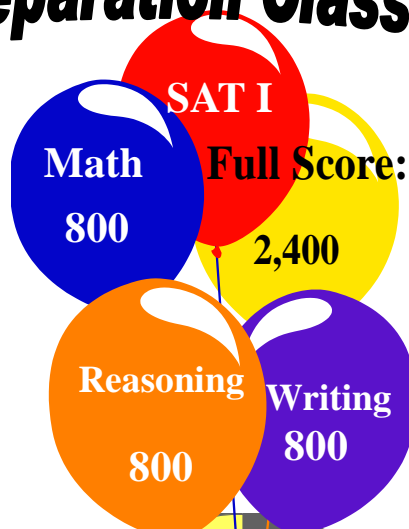

Class Specifics: SAT Prep courses will focus on . . .

- ♥ Expanding wide range of SAT vocabulary
- ♥ Emphasizing on reading comprehension and grammar relating directly to verbal sections.
- ♥ Math skills focusing on techniques related to the SAT Math sections.
- ♥ Weekly proctored test to train for a more comfortable test-taking environment. Guaranteed improvement of at least 200-420+ points.